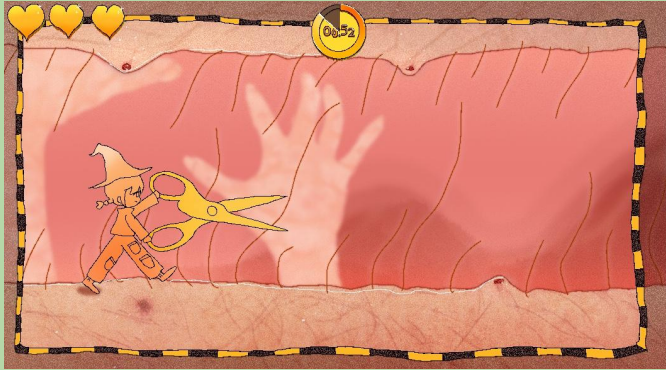

# Future Game Pitch

- protagonist is a body mechanist uses tools to "fix"/"beautify" bodies
- theme of body anxious & self-love