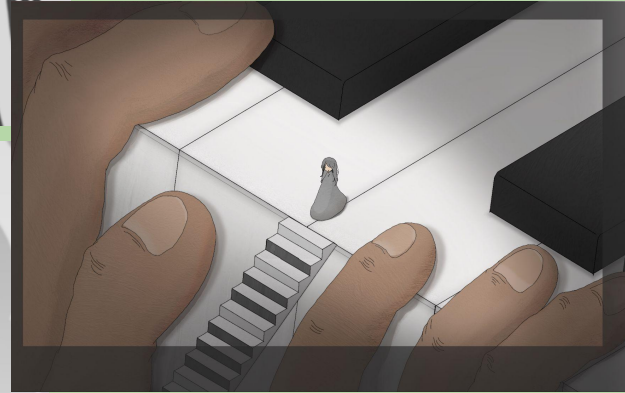

Current Production-Thesis film

Piano Player

2023-

- ★ Game-like animation
- ★ Game logic in narrative